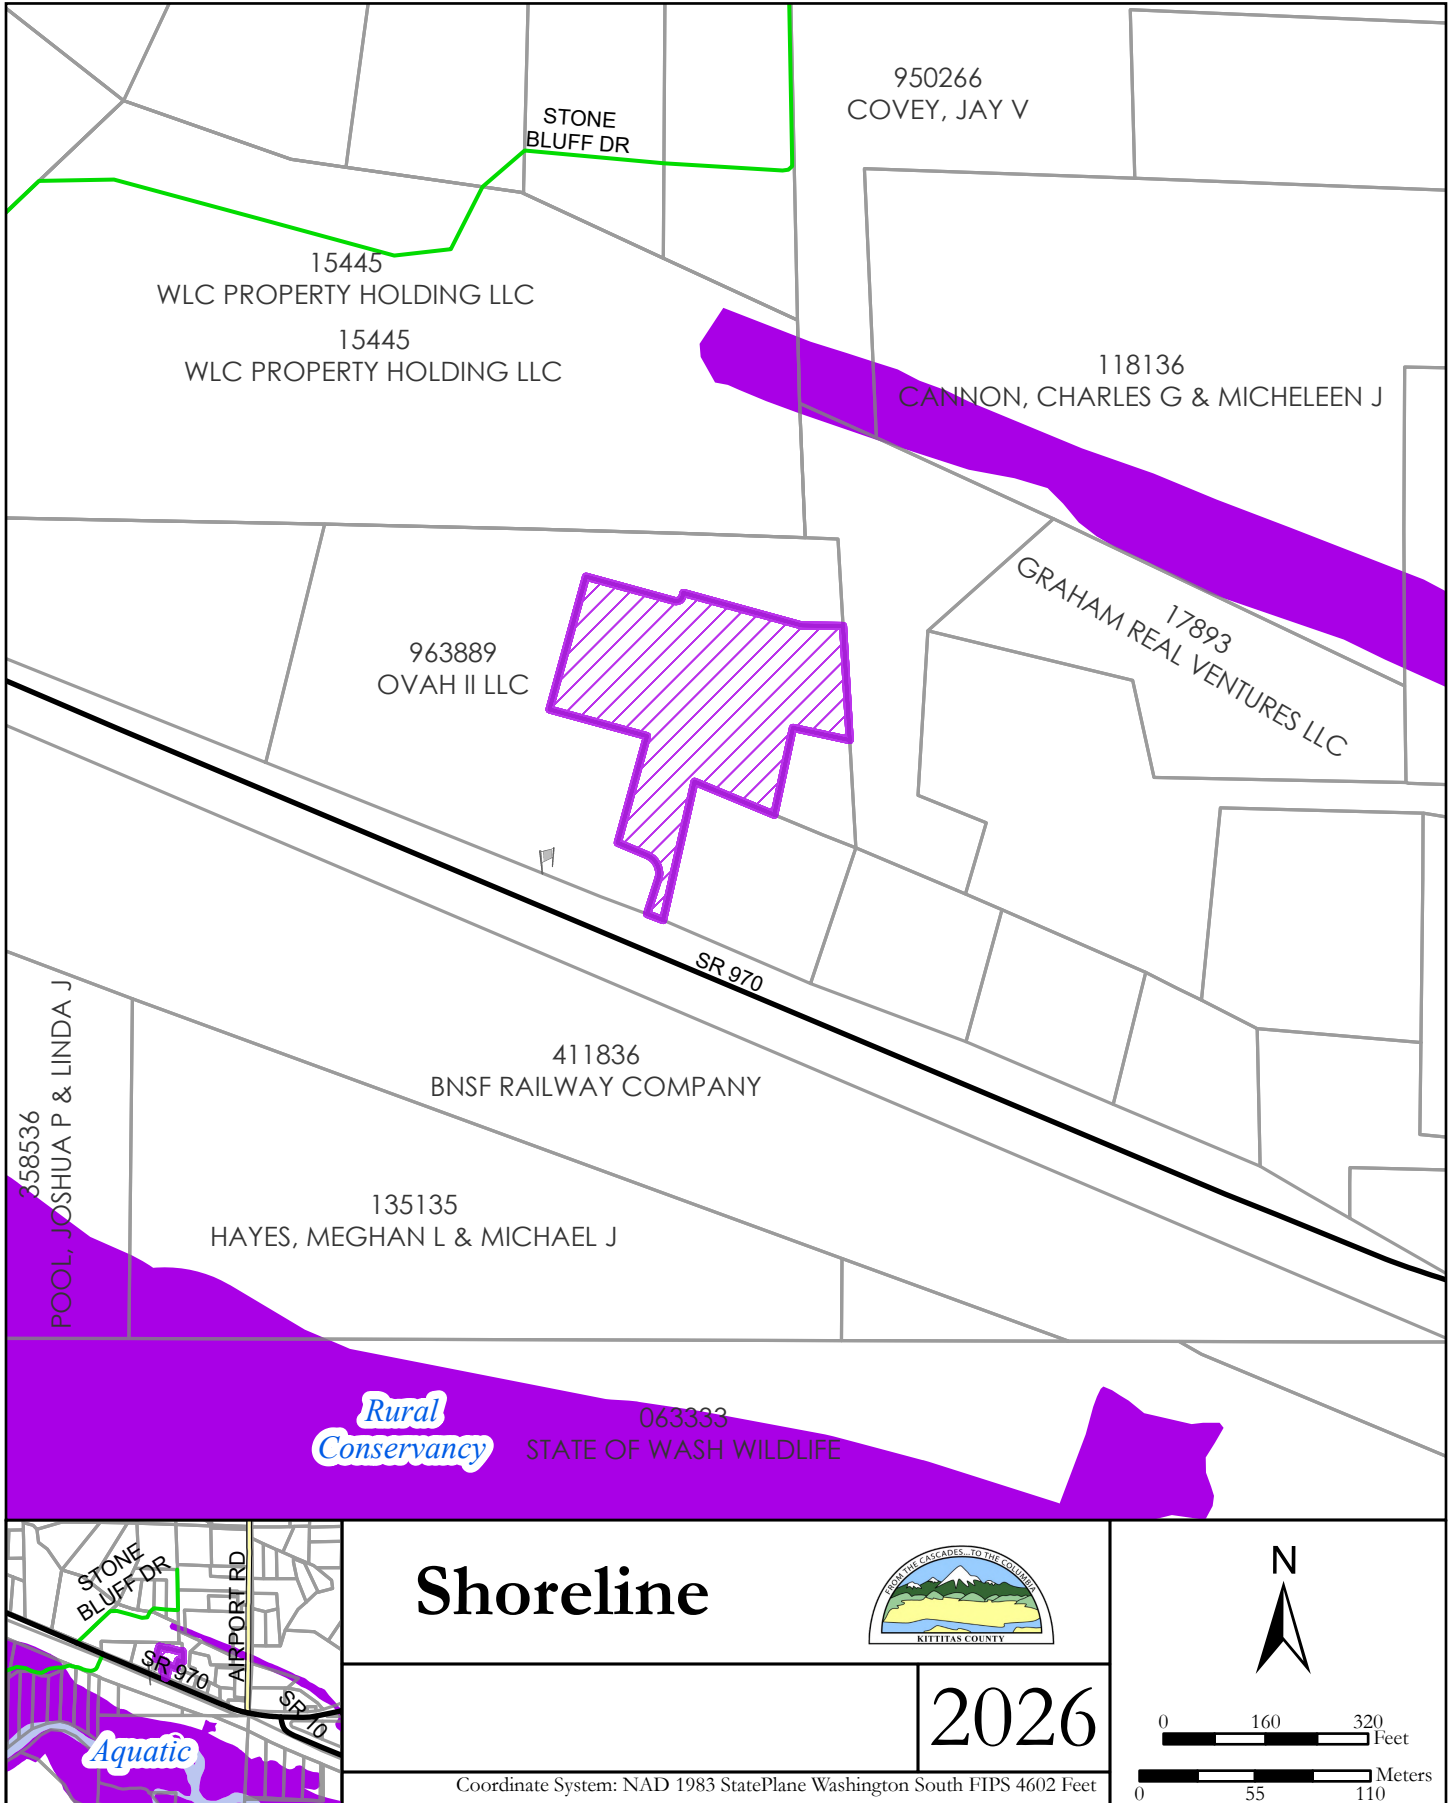

SI-26-00001 Monster Garage

Shoreline

2026

Coordinate System: NAD 1983 StatePlane Washington South FIPS 4602 Feet